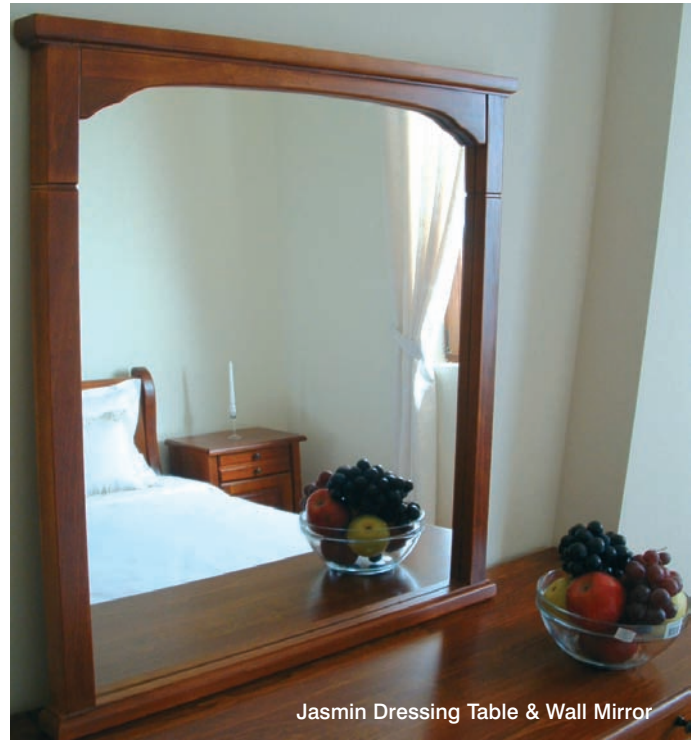

Recommended Upgrades

- Zara corner sofa bed in fabric, half and full Italian 'Grade C' leathers
- Kono floor standing lamp
- Floor rug
- Sofa bed linen set
- Tema TV Cabinet

The Vienna 3 seater sofa bed and armchair come with fully removable covers which make them easy to maintain clean and to replace.

Available in dark cream, apricot, terracotta and brown upholstery colours.